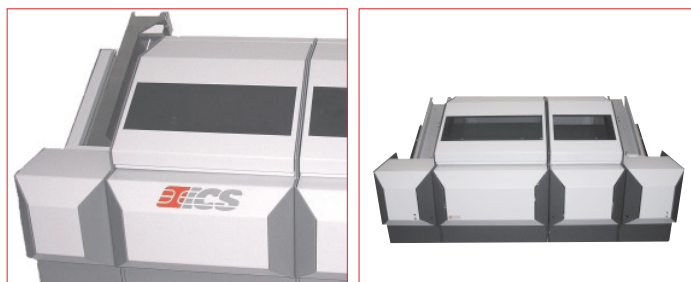

ICM-1000 Card Personalisation System

Innovative Card Systems can provide a machine platform with professional solutions for the card industry.

The modular machine concept allows an integration of any personalisation module developed by Innovative Card Systems, regardless whether it is available today or tomorrow.